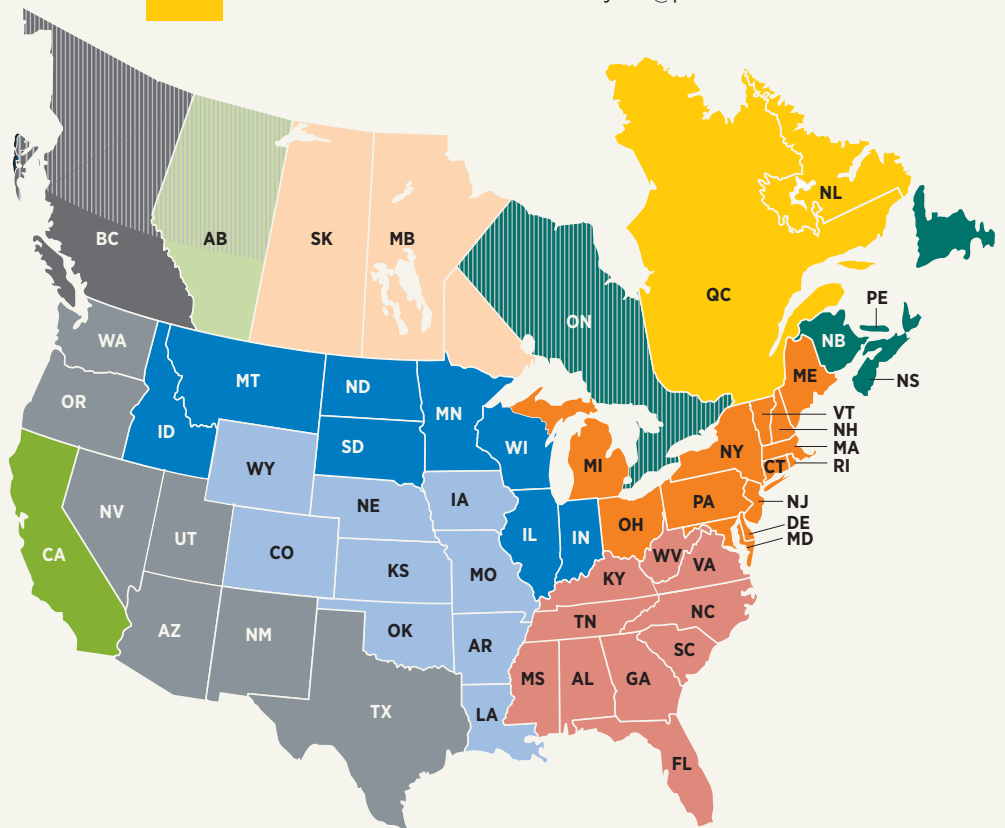

Fleet Manager Territories

For further information on Delco Remy products:
 Customer Service & Technical Assistance: 800-372-0222

delcoremy.com